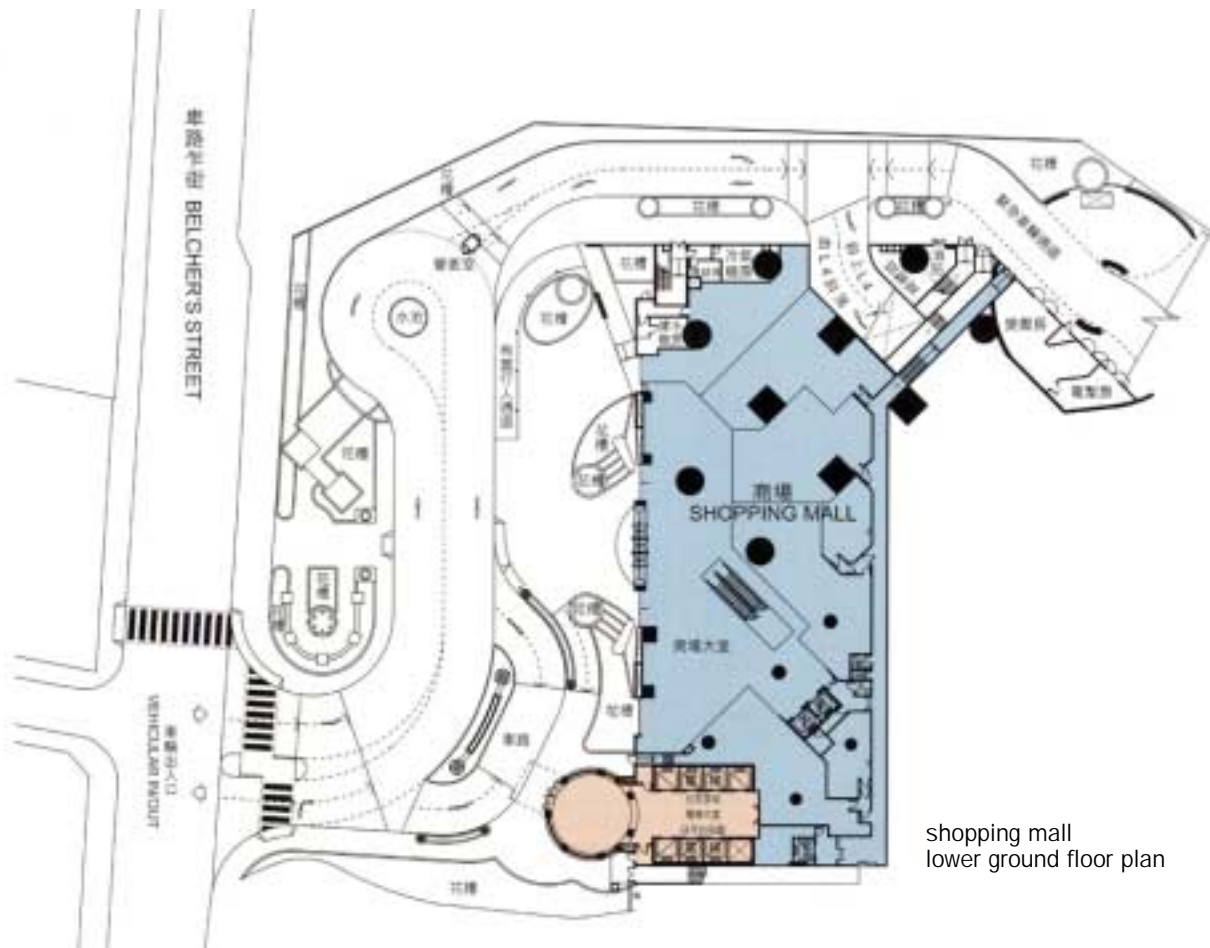

The Belcher's

Pokfulam Road

The Belcher's residential development provides 2,214 units in six 44- to 48-storey towers at a prime Western District redevelopment site. Typical three- to four-bedroom apartments in the upmarket project range between 850 sq ft and 1,800 sq ft while luxury penthouses at the uppermost two levels of each tower feature 3,400 sq ft of floor space each. Located at a vantage point for outlooks towards the Lamma Channel and Pokfulam Country Park, the towers are planned so that bedrooms in the cruciform blocks are rotated towards the views.

寶翠園

薄扶林道

坐 落港島西區的寶翠園住宅發展項目共有單位 2,214 個，分布於 6 幢 44 至 48 層高的大廈裡。標準單位有三房至四房間格選擇，面積介乎 850 平方呎至 1,800 平方呎。豪華頂層單位位置在每座最高的兩層，單位樓面面積達 3,400 平方呎。位處優越位置，面向博察海峽及薄扶林郊野公園，設計上亦安排十字型大廈單位的睡房轉向面對自然景致。

The 12-storey podium structure accommodates a comprehensive range of residents' facilities. In addition to car parking, features include a 25 m indoor swimming pool, a 50 m outdoor swimming pool, a Jacuzzi, a gymnasium, extensive children's play and learning areas, tennis courts, sauna and steam rooms, a squash court, a multi-purpose hall and rest areas.

The podium also houses The Westwood, a five-storey 20,438 sq m shopping centre fronting Belcher's Street. The mall features a carpark, drop-off area, a park and an arena for activities and shows in addition to its retail facilities. Access to the mall includes a covered escalator leading to Pokfulam Road.

12層高的平台結構內有完善的會所設備。除了停車場外，會所內包括25米室內游泳池、50米室外游泳池、水力按摩池、健身中心、兒童遊樂場、網球場、桑拿及蒸氣浴室、壁球場、多用途運動場及休閒雅座。

平台內還包括五層高的西寶城購物中心，面積達20,438平方米。中心內有停車場、上落客區、公園及一個連接薄扶林道的有蓋電梯入口。

shopping mall
lower ground floor plan

**Shun Tak Holdings, Sun Hung Kai Properties,
New World Development and Liu Chong Hing Investment**
developers