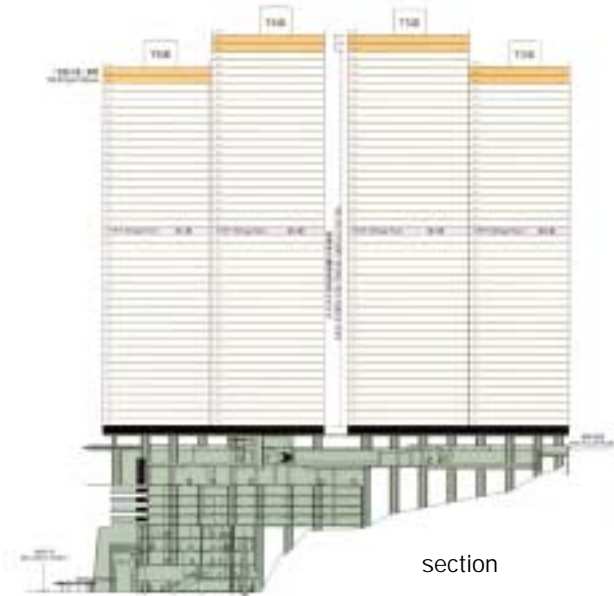

The Belcher's

Pokfulam Road

The Belcher's residential development provides 2,214 units in six 44- to 48-storey towers at a prime Western District redevelopment site. Typical three- to four-bedroom apartments in the upmarket project range between 850 sq ft and 1,800 sq ft while luxury penthouses at the uppermost two levels of each tower feature 3,400 sq ft of floor space each. Located at a vantage point for outlooks towards the Lamma Channel and Pokfulam Country Park, the towers are planned so that bedrooms in the cruciform blocks are rotated towards the views.

寶翠園

薄扶林道

坐 落港島西區的寶翠園住宅發展項目共有單位 2,214 個，分布於 6 幢 44 至 48 層高的大廈裡。標準單位有三房至四房間格選擇，面積介乎 850 平方呎至 1,800 平方呎。豪華頂層單位位置在每座最高的兩層，單位樓面面積達 3,400 平方呎。位處優越位置，面向博察海峽及薄扶林郊野公園，設計上亦安排十字型大廈單位的睡房轉向面對自然景致。

The 12-storey podium structure accommodates a comprehensive range of residents' facilities. In addition to car parking, features include a 25 m indoor swimming pool, a 50 m outdoor swimming pool, a Jacuzzi, a gymnasium, extensive children's play and learning areas, tennis courts, sauna and steam rooms, a squash court, a multi-purpose hall and rest areas.

The podium also houses The Westwood, a five-storey 20,438 sq m shopping centre fronting Belcher's Street. The mall features a carpark, drop-off area, a park and an arena for activities and shows in addition to its retail facilities. Access to the mall includes a covered escalator leading to Pokfulam Road.

12層高的平台結構內有完善的會所設備。除了停車場外，會所內包括25米室內游泳池、50米室外游泳池、水力按摩池、健身中心、兒童遊樂場、網球場、桑拿及蒸氣浴室、壁球場、多用途運動場及休閒雅座。

平台內還包括五層高的西寶城購物中心，面積達20,438平方米。中心內有停車場、上落客區、公園及一個連接薄扶林道的有蓋電梯入口。

shopping mall
lower ground floor plan

**Shun Tak Holdings, Sun Hung Kai Properties,
New World Development and Liu Chong Hing Investment**
developers