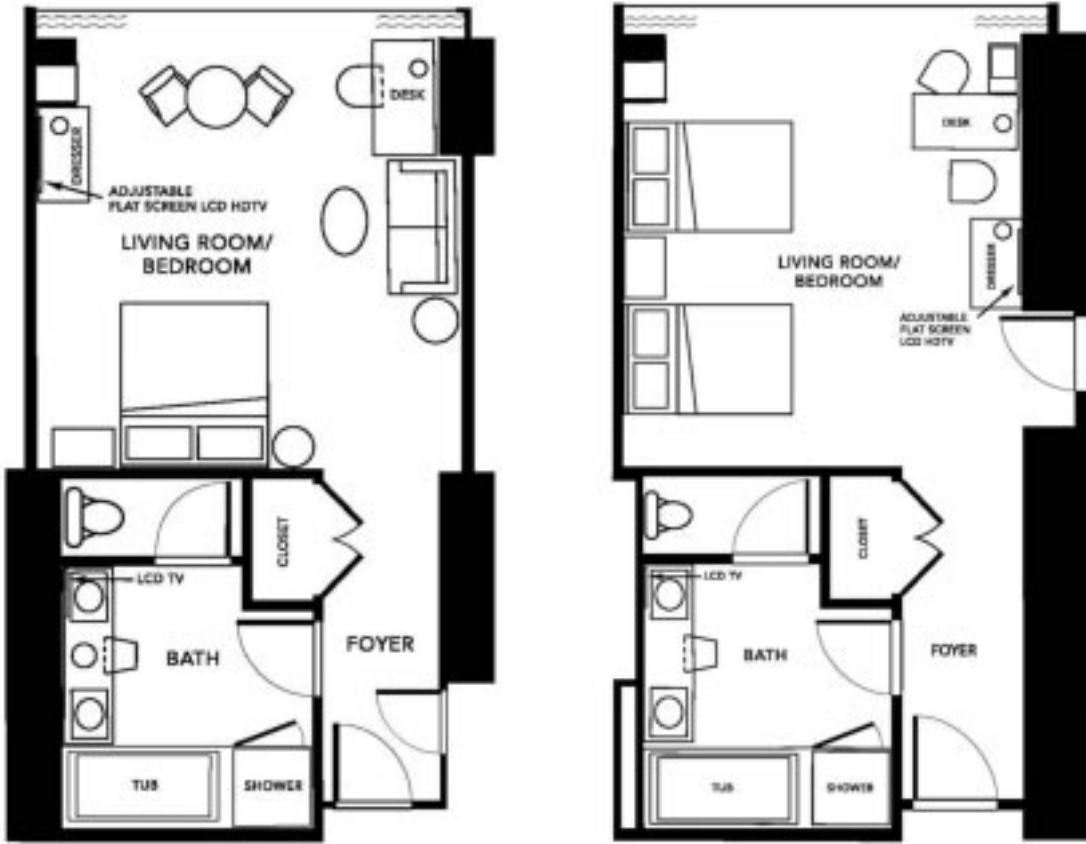

Typical floor plan, Grand/Deluxe Rooms