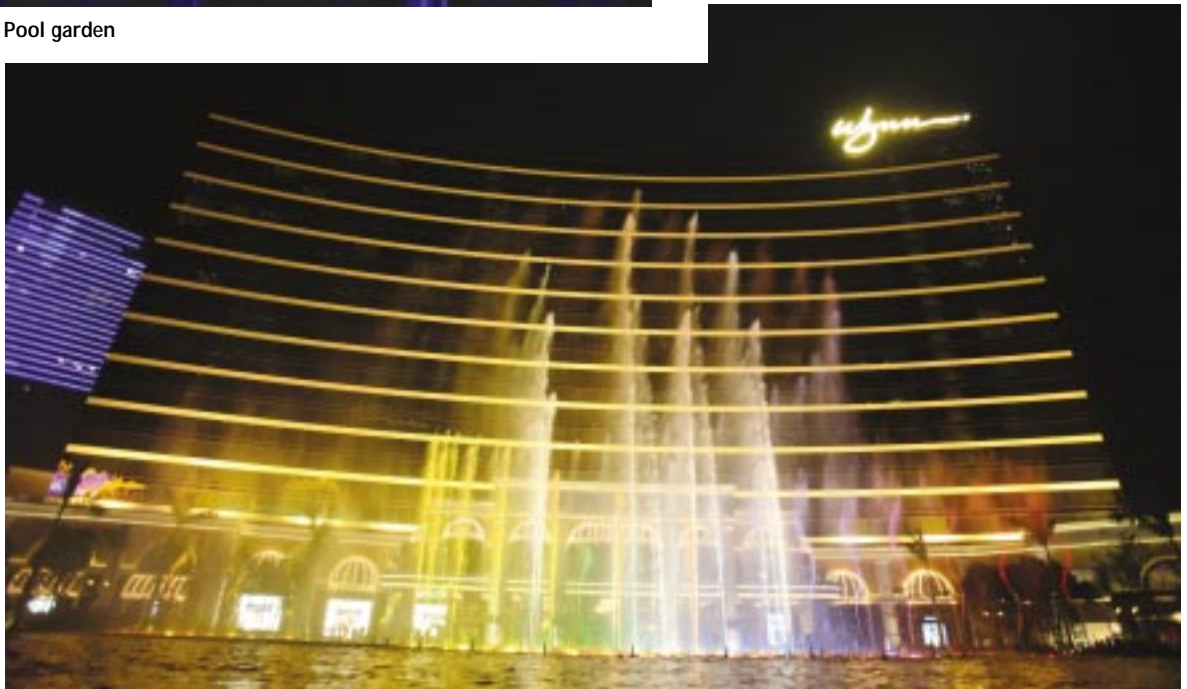

management company
Wynn Resorts, Limited

construction management
Leighton China State

overall design
Wynn Design & Development

executive vice president of construction
William T. Nisbet

executive vice president of design
Roger P. Thomas

executive vice president of architecture
DeRuyter O. Butler

concept architecture
Wang & O. Yung

principal interior design
Hirsch Bedner Associates, Los Angeles

landscape architecture
St. Legère Design International Ltd., Hong Kong

restaurant concept and development
Hirsch Bedner Associates, Los Angeles

Performance lake