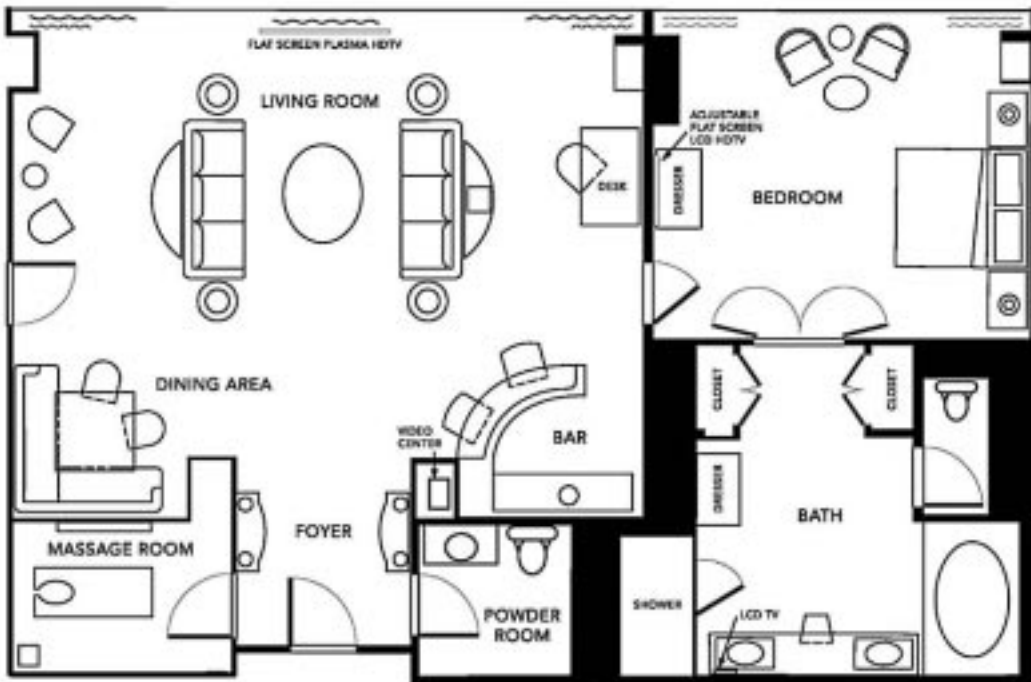

Floor plan, 1 bedroom suite

Grand Deluxe Rooms

Sky Suite

### Resort rooms

All of the rooms at Wynn Macau offer deluxe appointments, including pillowtop Wynn signature beds, European linens, individual bedside lighting and drapery controls, in-room entertainment featuring flat screen television and high-speed Internet access.

Wynn Macau has a total of 600 rooms and suites. Guests checking into the hotel will arrive at one of two distinct entrances; the Main Entrance or the Wynn Club Entrance. Within them, there are 360 deluxe rooms and 100 grand deluxe rooms with an average 56 sq m of luxury living space. Both kinds of room have Wynn signature pillowtop bed with fine Italian linens, serene soaking tub, etc.

dining room. Each bedroom has a combination of 'his and hers' bath with dressing area, glass-enclosed shower, bathtub with an ultra-deep bathing well and a private toilet. In-room spa therapy suite is also available.